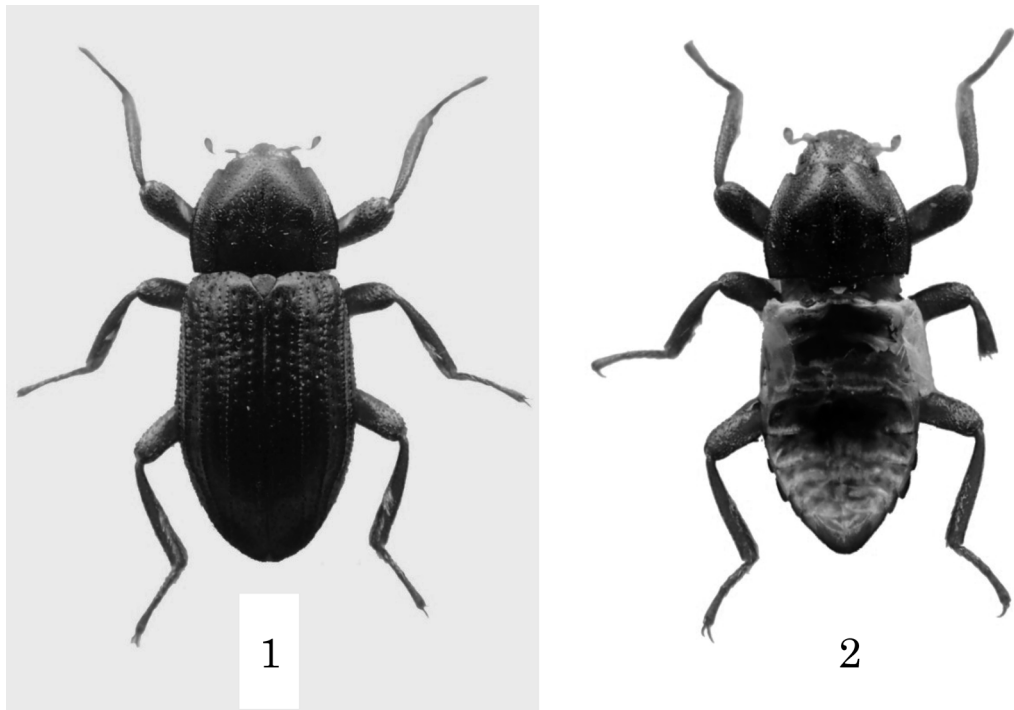

Paramacronychus granulatus NOMURA, 1958 belongs to the tribe Macronychini of the subfamily Elminae. It is a relatively large size elmid beetle forming the monotypic genus. This species mainly lives in substrates and organic matters of shallow upper streams. Known distributional range of this species is restricted to Honshu and Shikoku to date (SATÔ, 1993; NAKAJIMA, 2013). Here I report this species from Yakushima Island for the first time. It also represents the first record of this species from Kyushu District.

Specimens examined. 2 exs., Anbô, Yakushima-chô, Kumage-gun, Kagoshima Pref., Japan, 28–VIII–2011, Naoki OGAWA leg.; 4 exs., same locality and collector, 30–VIII–2011.

Record of this species from Yakushima is especially interesting because it is also the first record of *P. granulatus* from an island isolated from the main Japanese islands.

All individuals were collected by a server net either from moss mat or gravel substrate in small streams, as reported from Honshu and Shikoku. Wing dimorphism (alate and apterous) is known in this species (NAKAJIMA,

Fig. 1–2. *Paramacronychus granulatus* collected in Yakushima Island. — 1, Habitus dorsal view; 2, ditto, elytra removed, showing apterous condition.

J., pers. comm., 2012, December), and dissected specimens ($N=4$) collected in Yakushima are all apterous.