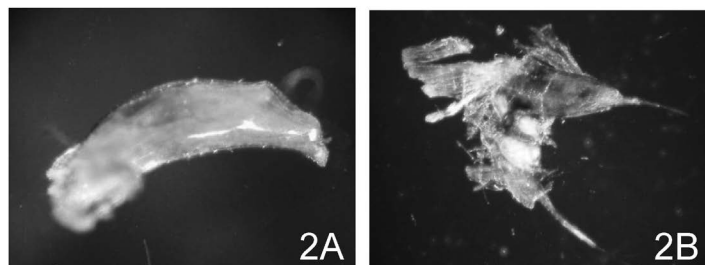

Bembidion negrei HABU, 1958 is a carabid species endemic to Japan. The species is originally described from “Mt. Osore, at lake-side of Usoriyamako, Aomori prefecture” (HABU, 1958). Since then, this species has been recorded only from the type locality and Tochigi Prefecture (Tochigi Prefecture, 2011). Habitat of the species known to date is restricted to edges of wetlands and streams where spring water containing sulfur is streaming in.

Here, I report this species from Hokkaido for the first time.

Specimens examined. 7 exs., Mt. Esan, Hakodate-shi, Hokkaido Pref., Japan, 23–VII–2013, Naoki OGAWA leg.

They were collected under small stones along water edge discolored by sulfur. This provides further evidence that *B. negrei* is specialized for such a peculiar habitat. The present locality is only ca. 55 km from Mt. Osore-yama, the type locality of this species. However, this represents the first record of this species from Hokkaido across the Tsugaru Straits, which is widely recognized as an important geographic barrier defining zoogeographical sub-regions for Japanese Archipelago (Blakiston Line: BLAKISTON, 1883). Therefore, the present dis-

Fig. 1. Habitus of *Bembidion negrei*, male, collected in Hokkaido, dorsal view.

Fig. 2. Male genitalia of the specimen presented in Fig. 1. — A, Aedeagus; B, parameres.

covery also involves zoogeographical importance.

I express my sincere gratitude to Dr. Shigehisa HORI and Dr. Kazunori YOSHIZAWA for their kind help and information.

References

- BLAKISTON, T. W., 1883. Zoological indications of ancient connection of the Japan islands with the continent. *Trans. asia. Soc. Japan*, **11**: pt. 1.
- HABU, A., 1958. One new *Bembidion*-species from North Japan (Col., Carabidae). *Kontyû, Tokyo*, **26**: 64–67.
- Tochigi Prefecture, 2011. Red List of Tochigi Prefecture (rev. 2011). <http://www.pref.tochigi.lg.jp/d04/redlist.html> (accessed on Jan. 17, 2014).